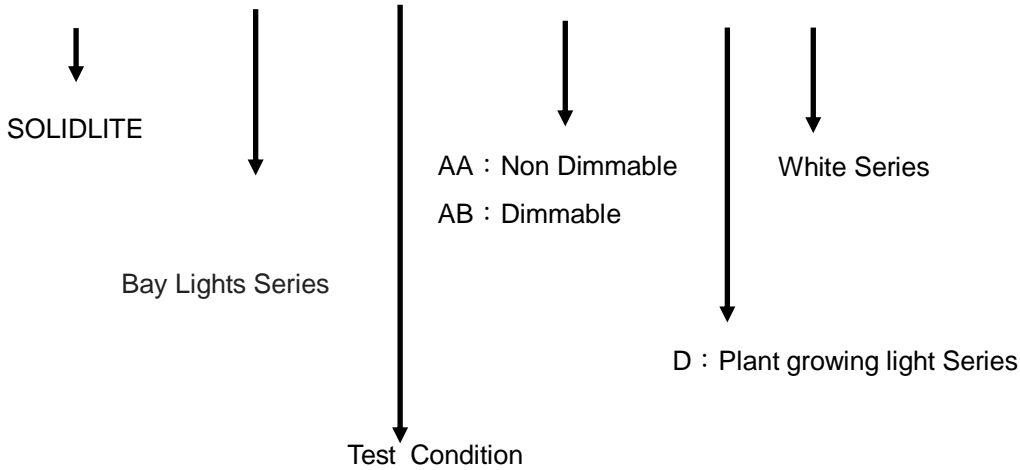

Drawing No.	Rev.	Date	Page
SL-BL3240W##-DSM	A	2020/07/06	2/5

Description of P/N No.

SL – BL3 240W ## - D SM

Description of Lot.

Solidlite Corp.

P/N :

Lot :

Date: . Rank:

Q'ty : . QA :