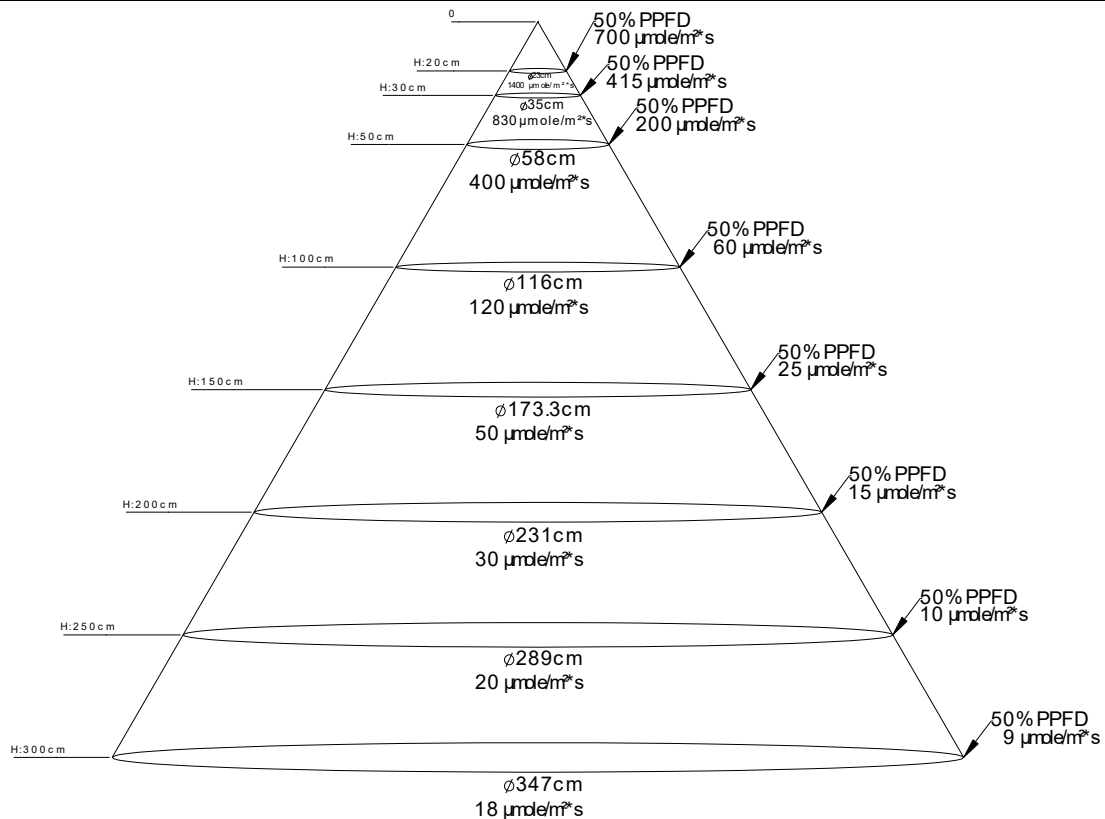

[Viewing Angle]：60°

[Product Photo]：See Below

[Product Size]：See Below

[Net Weight]：6.5kg

[Dimmable]：See Page 2

[Ingress Protection Rating]：IP 65

二、Product Spec. :

Product No.	SL-BL3240WAA-DSM	SL-BL3240WAA-DSM
Input Voltage	90~305VAC	
Power Consumption	240W	
Power Factor	>0.95	
Operation Temperature	-20°C ~ 40°C	
Beam Angle	60 Degree	
Ingress Protection Rating	IP 65	
Dimmable	Non Dimmable	Dimmable

Plant growing Properties of light (Measurement device model : Li-Cor LI-250A Made in U.S.A)

Distance	PPFD (μ mole/m ² *s)(Typ.)	Distance	PPFD (μ mole/m ² *s)(Typ.)
20cm	1400	100cm	120
25cm	1000	150cm	50
30cm	830	200cm	30
40cm	600	250cm	20
50cm	400	300cm	18