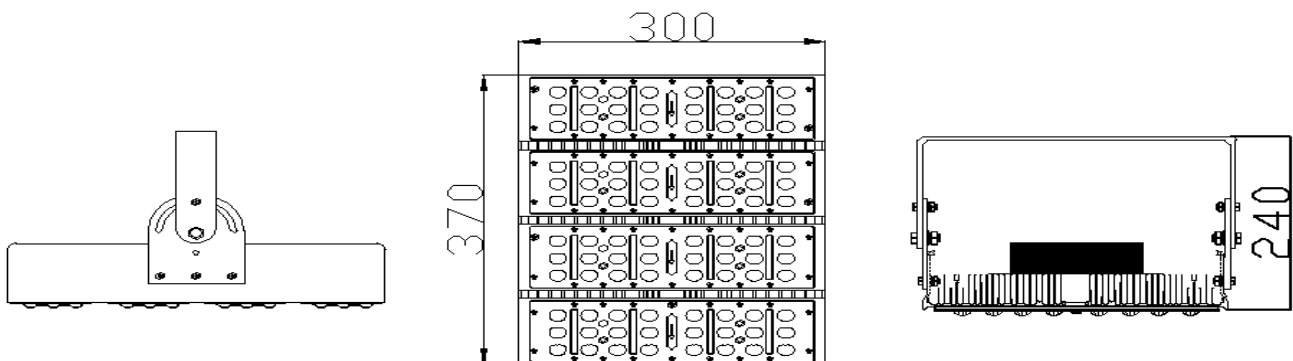

[Viewing Angle]：60°

[Product Photo]：See Below

[Product Size]：See Below

[Net Weight]：6.5kg

[Dimmable]：See Page 2

[Ingress Protection Rating]：IP 65

二、Product Spec. :

Product No.	SL-BL3240WAA-DSM	SL-BL3240WAA-DSM
Input Voltage	90~305VAC	
Power Consumption	240W	
Power Factor	>0.95	
Operation Temperature	-20°C ~ 40°C	
Beam Angle	60 Degree	
Ingress Protection Rating	IP 65	
Dimmable	Non Dimmable	Dimmable