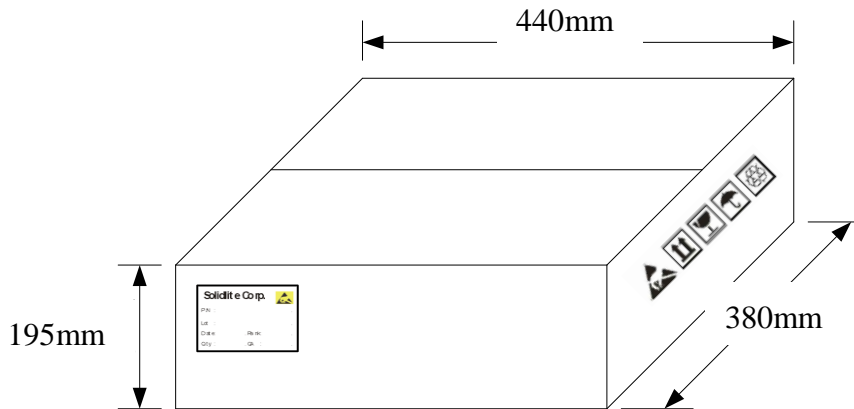

Drawing No.	Rev.	Date	Page
SL-BL3240W##-DSM	A	2020/07/06	5/5

三、Product package information：